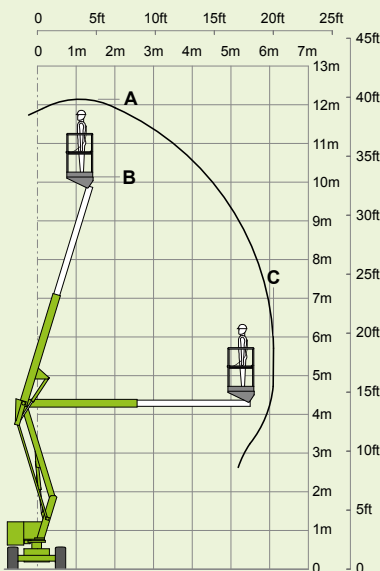

niftylift

HR12 4x4

(A) 12.2m
40ft

(B) 10.2m
33ft 6in

(C) 6.1m
20ft

200kg
440lbs

1.1m x 0.65m
3ft 7in x 2ft 2in

(D) 1.95m
6ft 5in

(F) 1.6m
5ft 3in

(J) 4.1m
13ft 5in

3.7km/h
2.2mph

4.3m
14ft 1in

30%
17°

3470kg
7650lbs

niftylift

Chalkdell Drive, Shenley Wood,
Milton Keynes, MK5 6GF
England, United Kingdom
☎ +44 1908 223456
✉ sales@niftylift.com
🌐 www.niftylift.com