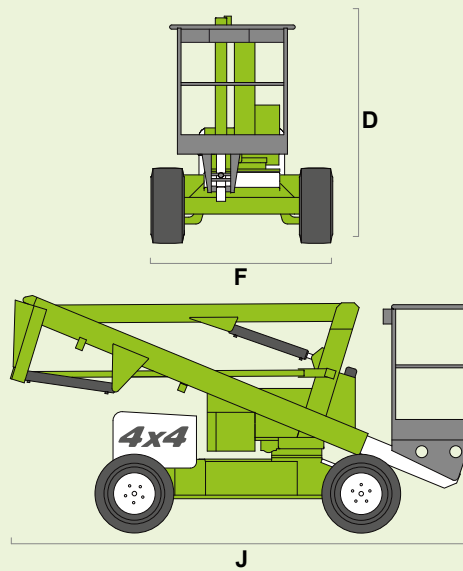

niftylift

HR12 4x4

(A) 12.2m
40ft

(B) 10.2m
33ft 6in

(C) 6.1m
20ft

200kg
440lbs

1.1m x 0.65m
3ft 7in x 2ft 2in

(D) 1.95m
6ft 5in

(F) 1.6m
5ft 3in

(J) 4.1m
13ft 5in

3.7km/h
2.2mph

4.3m
14ft 1in

30%
17°

3470kg
7650lbs

niftylift

Chalkdell Drive, Shenley Wood,
Milton Keynes, MK5 6GF
England, United Kingdom
☎ +44 1908 223456
✉ sales@niftylift.com
🌐 www.niftylift.com